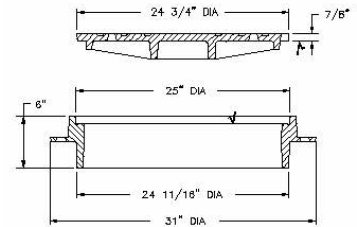

V-2480 WATERTITE FRAME & COVER

Heavy duty
Machined bearing surfaces
Watertite assembly

Options
Special lettered covers
Custom logo covers
Adjusting risers

Custom Logo Cover

2600 FRAME & 2603 COVER

Heavy duty
Machined bearing surfaces
Uses 2603 covers and grates

Options
Bolted assembly

Supplied By:

**TRENCHDRAIN
SUPPLY**

877-903-7246

www.trenchdrainsupply.com