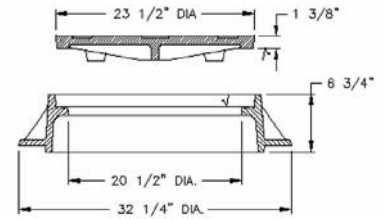

V-2480 WATERTITE FRAME & COVER

Heavy duty
Machined bearing surfaces
Watertite assembly

Options
Special lettered covers
Custom logo covers
Adjusting risers

Custom Logo Cover

2600 FRAME & 2603 COVER

Heavy duty
Machined bearing surfaces
Uses 2603 covers and grates

Options
Bolted assembly

Supplied By:

**TRENCHDRAIN
SUPPLY**

877-903-7246

www.trenchdrainsupply.com